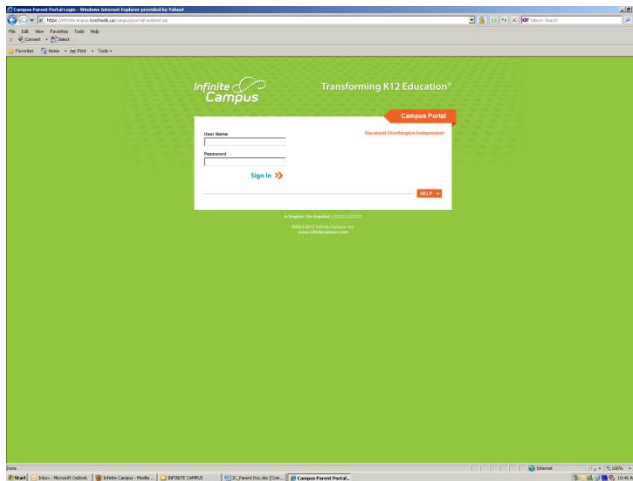

Or www.raceland.kyschools.us under Quick Links select Parent Resources then Infinite Campus Parent Portal Login

Type in your user name and password provided below.

The first time you login you will be ask to change your password.